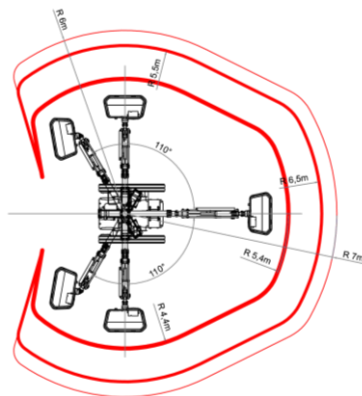

## DIMENSIONS

RETRACTABLE  
UNDERCARRIAGE

TOTAL WEIGHT: **ONLY 2850 KG**

EQUIPPED WITH AN HIGH PERFORMANCE  
**19.2 HP THREE-CYLINDER YANMAR DIESEL ENGINE**

# PERFORMANCE AND WORKING DIAGRAMS

LATERAL LEVELING  $\pm 15^\circ$

LONGITUDINAL LEVELING  $\pm 15^\circ$

OUTREACH FROM 5.4M TO 7M

- 80 kg
- 140 kg
- 230 kg

FRONTAL OUTREACH

- 80 kg
- 140 kg
- 230 kg

LATERAL OUTREACH

NEW CABLE CONSOLE BY  
  
 (COLOURS DISPLAY 4.3 INCH)

REMOVABLE BASKET

BASKET CAPACITY **230 KG**

BASKET ROTATION **+/- 70°**

OPTIONAL WINCH KIT  
 (MAX CAPACITY **250KG**)

**PROACTIVE & DYNAMIC LEVELLING SYSTEMS**  
HELPING YOU WORK IN ROUGH TERRAINS

LONGITUDINAL LEVELING +/- 15°

LATERAL LEVELING +/- 15°

**MIX LEVELING +/- 22°**

WORKING HEIGHT UP TO 12.2M

OUTREACH FROM 5.4M TO 7M

**DWP – DYNAMIC WORKING PERFORMANCE:**

DYNAMIC CONTROL OF THE PERFORMANCES OF THE MACHINE ACCORDINGLY TO THE WORKING CONDITIONS (PATENT PENDING).