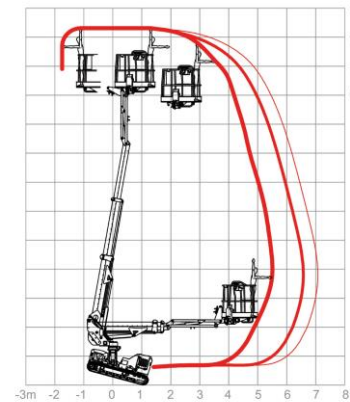

# PERFORMANCE AND WORKING DIAGRAMS

LATERAL LEVELING  $\pm 15^\circ$

LONGITUDINAL LEVELING  $\pm 15^\circ$

OUTREACH FROM 5.4M TO 7M

- 80 kg
- 140 kg
- 230 kg

FRONTAL OUTREACH

- 80 kg
- 140 kg
- 230 kg

LATERAL OUTREACH

NEW CABLE CONSOLE BY  
  
 (COLOURS DISPLAY 4.3 INCH)

REMOVABLE BASKET

BASKET CAPACITY **230 KG**

BASKET ROTATION **+/- 70°**

OPTIONAL WINCH KIT  
 (MAX CAPACITY **250KG**)

**PROACTIVE & DYNAMIC LEVELLING SYSTEMS**  
HELPING YOU WORK IN ROUGH TERRAINS

LONGITUDINAL LEVELING +/- 15°

LATERAL LEVELING +/- 15°

**MIX LEVELING +/- 22°**

WORKING HEIGHT UP TO 12.2M

OUTREACH FROM 5.4M TO 7M

**DWP – DYNAMIC WORKING PERFORMANCE:**

DYNAMIC CONTROL OF THE PERFORMANCES OF THE MACHINE ACCORDINGLY TO THE WORKING CONDITIONS (PATENT PENDING).