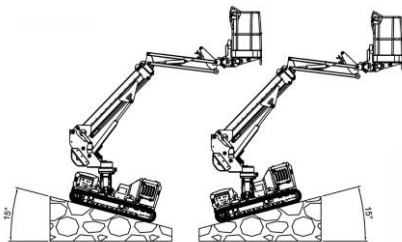

LONGITUDINAL LEVELING $\pm 15^\circ$