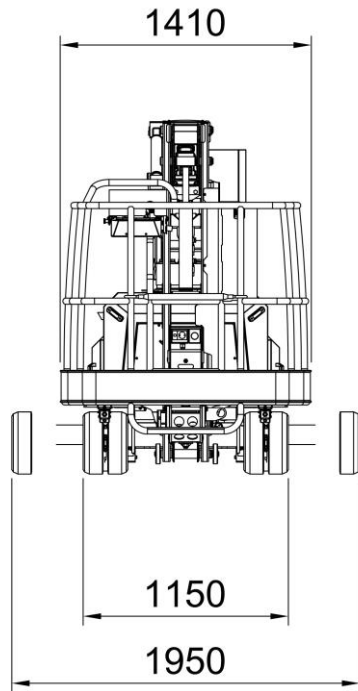

## DIMENSIONS

RETRACTABLE  
UNDERCARRIAGE

TOTAL WEIGHT: **ONLY 2850 KG**

EQUIPPED WITH AN HIGH PERFORMANCE  
**19.2 HP THREE-CYLINDER YANMAR DIESEL ENGINE**

NEW CABLE CONSOLE BY  
  
 (COLOURS DISPLAY 4.3 INCH)

REMOVABLE BASKET

BASKET CAPACITY **230 KG**

BASKET ROTATION **+/- 70°**

OPTIONAL WINCH KIT  
 (MAX CAPACITY **250KG**)

**PROACTIVE & DYNAMIC LEVELLING SYSTEMS**  
HELPING YOU WORK IN ROUGH TERRAINS

COMPACT DIMENSIONS

REMOVABLE BASKET