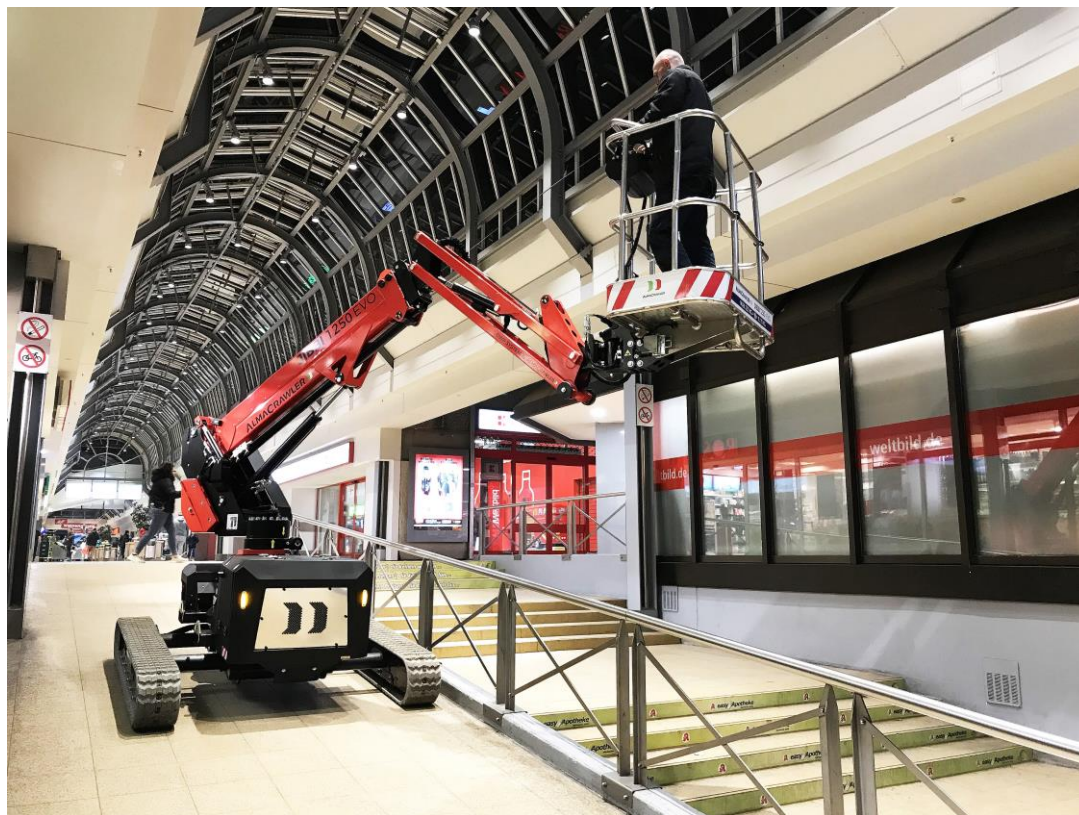

LONGITUDINAL LEVELING +/- 15°

LATERAL LEVELING +/- 15°

**MIX LEVELING +/- 22°**

WORKING HEIGHT UP TO 12.2M

OUTREACH FROM 5.4M TO 7M

**DWP – DYNAMIC WORKING PERFORMANCE:**

DYNAMIC CONTROL OF THE PERFORMANCES OF THE MACHINE ACCORDINGLY TO THE WORKING CONDITIONS (PATENT PENDING).

**NEW ANTI-COLLISION ULTRASONIC SYSTEM:**

FOR PROTECTING THE OPERATOR AS AN ANTICRUSHING BARRIER ON BOTH SIDES OF THE BASKET (DURING UPPER AND LOWER MOVEMENTS).

GROSS WEIGHT: **ONLY 2850 KG**

EASY TO CARRY