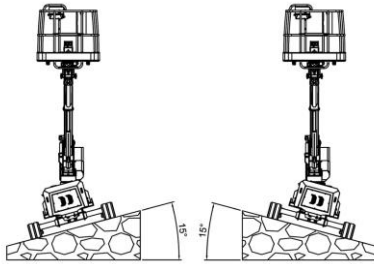

## DIMENSIONS

RETRACTABLE  
UNDERCARRIAGE

TOTAL WEIGHT: **ONLY 2850 KG**

EQUIPPED WITH AN HIGH PERFORMANCE  
**19.2 HP THREE-CYLINDER YANMAR DIESEL ENGINE**

# PERFORMANCE AND WORKING DIAGRAMS

LATERAL LEVELING  $\pm 15^\circ$

LONGITUDINAL LEVELING  $\pm 15^\circ$

OUTREACH FROM 5.4M TO 7M

- 80 kg
- 140 kg
- 230 kg

FRONTAL OUTREACH

- 80 kg
- 140 kg
- 230 kg

LATERAL OUTREACH

NEW CABLE CONSOLE BY  
  
 (COLOURS DISPLAY 4.3 INCH)

REMOVABLE BASKET

BASKET CAPACITY **230 KG**

BASKET ROTATION **+/- 70°**

OPTIONAL WINCH KIT  
 (MAX CAPACITY **250KG**)

**PROACTIVE & DYNAMIC LEVELLING SYSTEMS**  
HELPING YOU WORK IN ROUGH TERRAINS

LONGITUDINAL LEVELING +/- 15°

LATERAL LEVELING +/- 15°

**MIX LEVELING +/- 22°**

WORKING HEIGHT UP TO 12.2M

OUTREACH FROM 5.4M TO 7M

**DWP – DYNAMIC WORKING PERFORMANCE:**

DYNAMIC CONTROL OF THE PERFORMANCES OF THE MACHINE ACCORDINGLY TO THE WORKING CONDITIONS (PATENT PENDING).