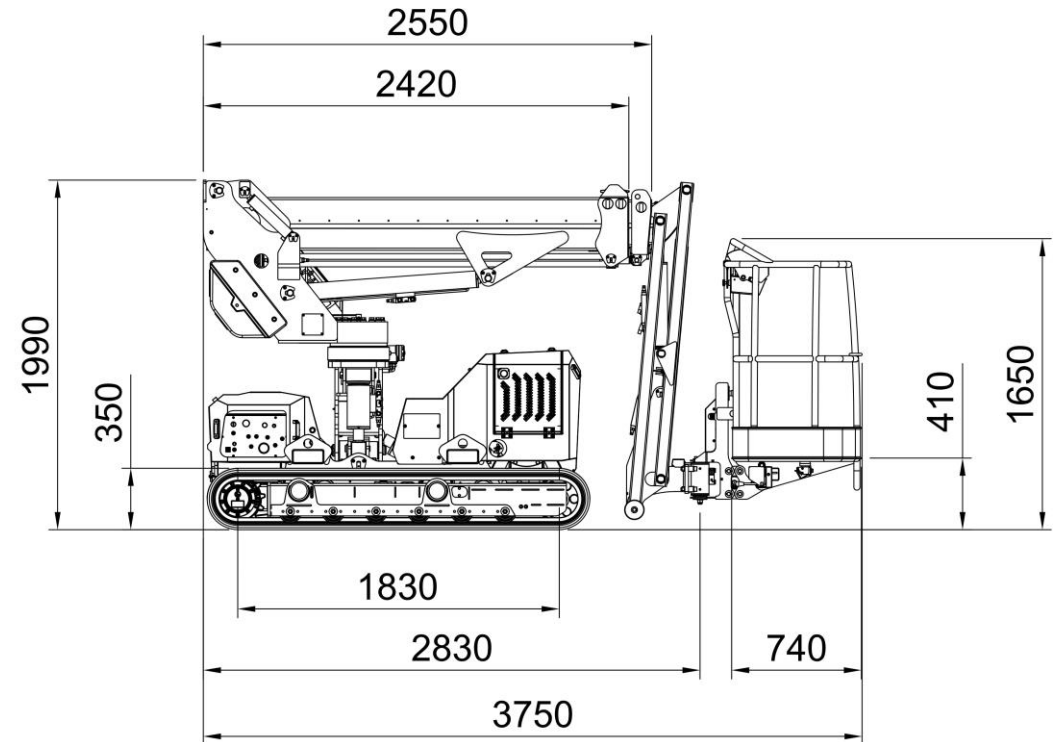

## DIMENSIONS

RETRACTABLE  
UNDERCARRIAGE

TOTAL WEIGHT: **ONLY 2850 KG**

EQUIPPED WITH AN HIGH PERFORMANCE  
**19.2 HP THREE-CYLINDER YANMAR DIESEL ENGINE**

# PERFORMANCE AND WORKING DIAGRAMS

LATERAL LEVELING  $\pm 15^\circ$

LONGITUDINAL LEVELING  $\pm 15^\circ$

OUTREACH FROM 5.4M TO 7M

- 80 kg
- 140 kg
- 230 kg

FRONTAL OUTREACH

- 80 kg
- 140 kg
- 230 kg

LATERAL OUTREACH

NEW CABLE CONSOLE BY  
  
 (COLOURS DISPLAY 4.3 INCH)

REMOVABLE BASKET

BASKET CAPACITY **230 KG**

BASKET ROTATION **+/- 70°**

OPTIONAL WINCH KIT  
 (MAX CAPACITY **250KG**)

**PROACTIVE & DYNAMIC LEVELLING SYSTEMS**  
HELPING YOU WORK IN ROUGH TERRAINS

LONGITUDINAL LEVELING +/- 15°

LATERAL LEVELING +/- 15°

**MIX LEVELING +/- 22°**

WORKING HEIGHT UP TO 12.2M

OUTREACH FROM 5.4M TO 7M

**DWP – DYNAMIC WORKING PERFORMANCE:**

DYNAMIC CONTROL OF THE PERFORMANCES OF THE MACHINE ACCORDINGLY TO THE WORKING CONDITIONS (PATENT PENDING).