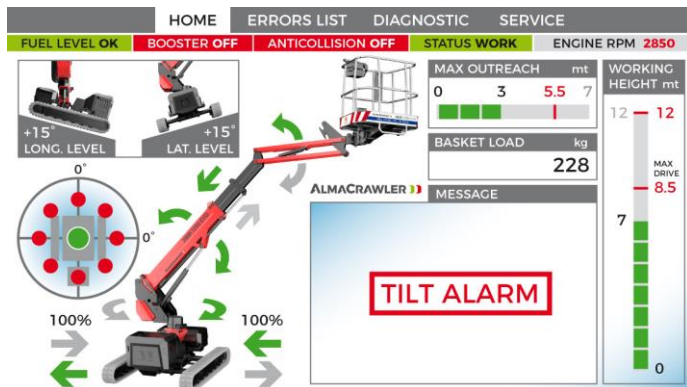

NEW CABLE CONSOLE BY

(COLOURS DISPLAY 4.3 INCH)

REMOVABLE BASKET

BASKET CAPACITY **230 KG**

BASKET ROTATION **+/- 70°**

OPTIONAL WINCH KIT
(MAX CAPACITY **250KG**)