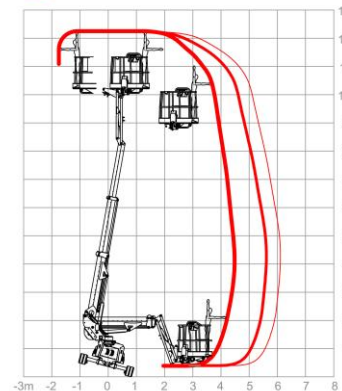

# PERFORMANCE AND WORKING DIAGRAMS

LATERAL LEVELING  $\pm 15^\circ$

LONGITUDINAL LEVELING  $\pm 15^\circ$

OUTREACH FROM 5.4M TO 7M

- 80 kg
- 140 kg
- 230 kg

FRONTAL OUTREACH

- 80 kg
- 140 kg
- 230 kg

LATERAL OUTREACH

NEW CABLE CONSOLE BY  
  
 (COLOURS DISPLAY 4.3 INCH)

REMOVABLE BASKET

BASKET CAPACITY **230 KG**

BASKET ROTATION **+/- 70°**

OPTIONAL WINCH KIT  
 (MAX CAPACITY **250KG**)

**PROACTIVE & DYNAMIC LEVELLING SYSTEMS**  
HELPING YOU WORK IN ROUGH TERRAINS

LONGITUDINAL LEVELING +/- 15°

LATERAL LEVELING +/- 15°

**MIX LEVELING +/- 22°**

WORKING HEIGHT UP TO 12.2M

OUTREACH FROM 5.4M TO 7M

**DWP – DYNAMIC WORKING PERFORMANCE:**

DYNAMIC CONTROL OF THE PERFORMANCES OF THE MACHINE ACCORDINGLY TO THE WORKING CONDITIONS (PATENT PENDING).