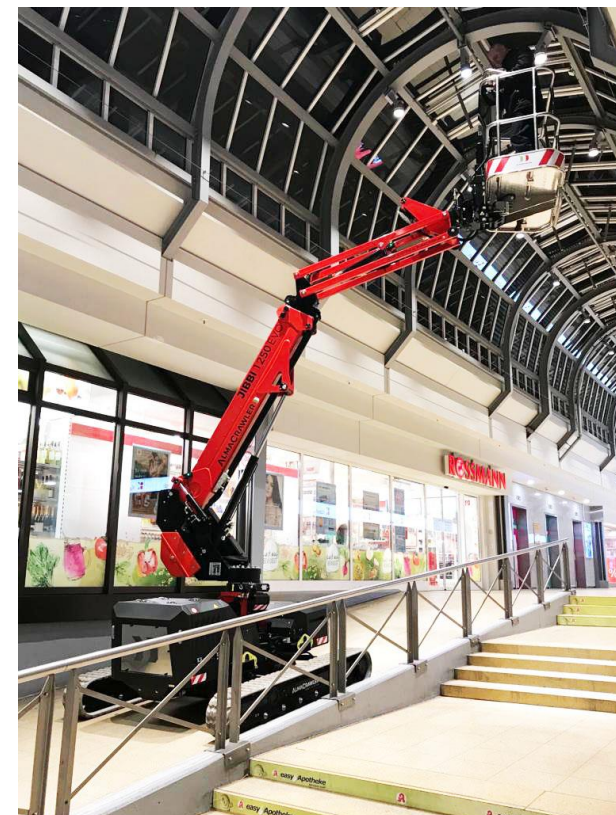

**TECHNICAL  
PRESENTATION**

**ALMACRAWLER**

ALMAC-ITALIA.COM

JIBBI

**1250 EVO**

SELF-PROPELLED TELESCOPIC BOOM

# ALMACRAWLER

INNOVATIVE CRAWLER TECHNOLOGY

New **JIBBI 1250 EVO**

LONGITUDINAL LEVELING +/- 15°

LATERAL LEVELING +/- 15°

**MIX LEVELING +/- 22°**

WORKING HEIGHT UP TO 12.2M

OUTREACH FROM 5.4M TO 7M

**DWP – DYNAMIC WORKING PERFORMANCE:**

DYNAMIC CONTROL OF THE PERFORMANCES OF THE MACHINE ACCORDINGLY TO THE WORKING CONDITIONS (PATENT PENDING).

**NEW ANTI-COLLISION ULTRASONIC SYSTEM:**

FOR PROTECTING THE OPERATOR AS AN ANTICRUSHING BARRIER ON BOTH SIDES OF THE BASKET (DURING UPPER AND LOWER MOVEMENTS).

GROSS WEIGHT: **ONLY 2850 KG**

EASY TO CARRY