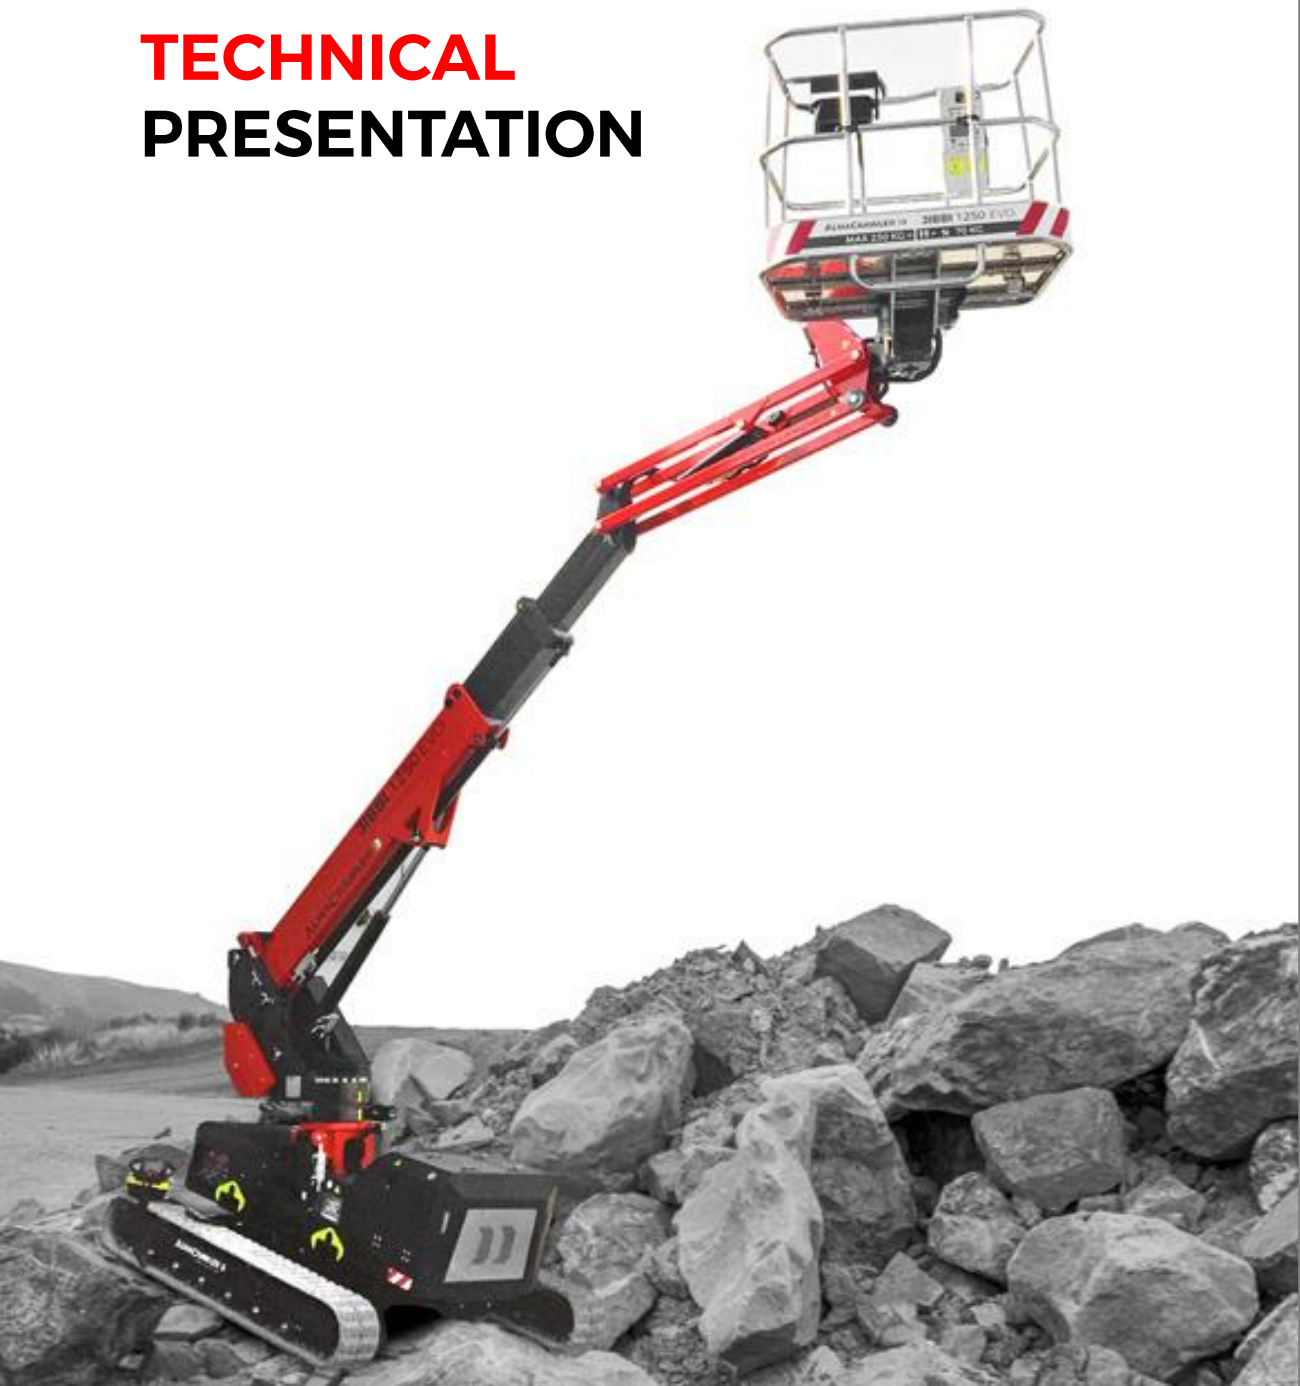

**TECHNICAL  
PRESENTATION**

**ALMACRAWLER**

ALMAC-ITALIA.COM

JIBBI

**1250 EVO**

SELF-PROPELLED TELESCOPIC BOOM

# ALMACRAWLER

INNOVATIVE CRAWLER TECHNOLOGY

New **JIBBI 1250 EVO**

## DIMENSIONS

RETRACTABLE  
UNDERCARRIAGE

TOTAL WEIGHT: **ONLY 2850 KG**

EQUIPPED WITH AN HIGH PERFORMANCE  
**19.2 HP THREE-CYLINDER YANMAR DIESEL ENGINE**